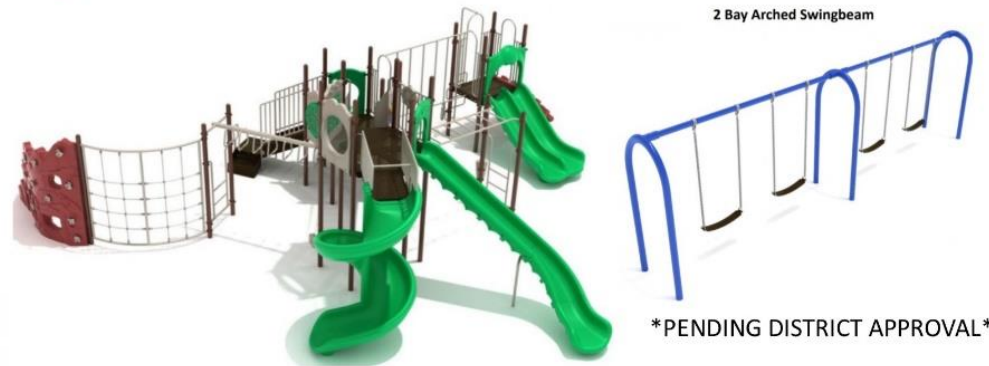

**Current Playground**

Oceanside  
18 Color Combinations

**Option 1**

2 Bay Arched Swingbeam

\*PENDING DISTRICT APPROVAL\*

18 Color Combinations

**Option 2**

2 Bay Arched Swingbeam