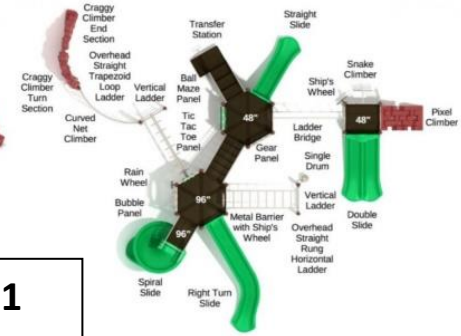

**Current Playground**

Oceanside  
18 Color Combinations

**Option 1**

2 Bay Arched Swingbeam

\*PENDING DISTRICT APPROVAL\*

18 Color Combinations

**Option 2**

2 Bay Arched Swingbeam